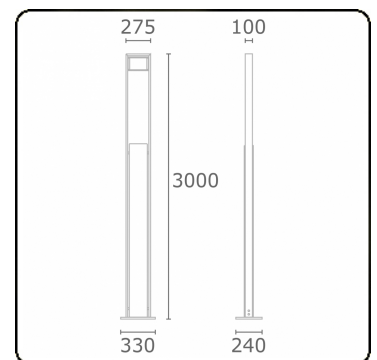

Sergeant
35.04594-9910

Fixture details

Mounting	Ground
Light emission	Direct
Fitting cover	Glass
Protection rate	IP 54
Housing	Aluminium
Finish	RAL 9016 traffic white textured
Certificates	CE, ISO 9001

Electric details

Protection class	I
Supply	230V
Control gear box	Current driver

Lamp details

Lamptype	LED 4000K
Wattage	24W
Gross luminous flux	2560
Luminaire power	29W
Number	1
Lifetime LED module	L80/B10 = 50000h
Color tolerance	MacAdam 3
CRI	85

Photometric details

CIE Fluxcode	53 83 97 99 73
--------------	----------------

Remarks

standard colour combination: wall base silver grey, housing antracite!

ENERGY

Verrijgbaar op aanvraag.

Disponible sur demande.