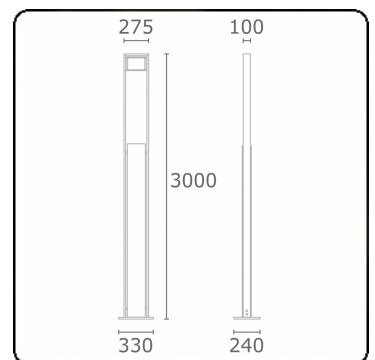

**Sergeant**  
35.04593-9906

**Fixture details**

Mounting	Ground
Light emission	Direct
Fitting cover	Glass
Protection rate	IP 54
Housing	Aluminium
Finish	RAL 9006 white aluminium textured
Certificates	CE, ISO 9001

**Electric details**

Protection class	I
Supply	230V
Control gear box	Current driver

**Lamp details**

Lamptype	LED 3000K
Wattage	24W
Gross luminous flux	2440
Luminaire power	29W
Number	1
Lifetime LED module	L80/B10 = 50000h
Color tolerance	MacAdam 3
CRI	85

**Photometric details**

CIE Fluxcode	53 83 97 99 73
--------------	----------------

**Remarks**

standard colour combination: wall base silver grey, housing antracite!

**ENERGY**

Verrijgbaar op aanvraag.

Disponible sur demande.