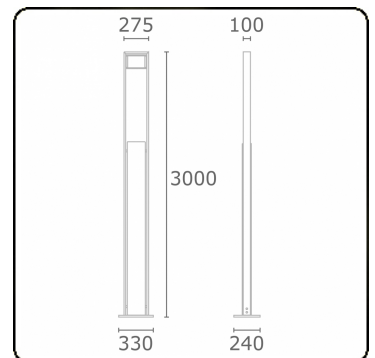

Sergeant
35.04593-9905

Fixture details

Mounting	Ground
Light emission	Direct
Fitting cover	Glass
Protection rate	IP 54
Housing	Aluminium
Certificates	CE, ISO 9001

Electric details

Protection class	I
Supply	230V
Control gear box	Current driver

Lamp details

Lamptype	LED 3000K
Wattage	24W
Gross luminous flux	2440
Luminaire power	29W
Number	1
Lifetime LED module	L80/B10 = 50000h
Color tolerance	MacAdam 3
CRI	85

Photometric details

CIE Fluxcode	53 83 97 99 73
--------------	----------------