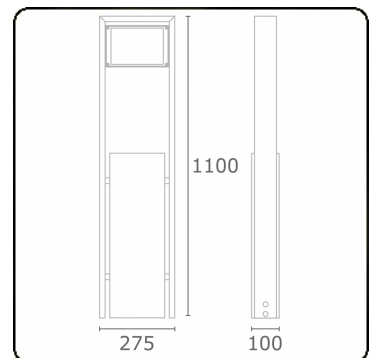

Sergeant
35.04194-9910

Fixture details

Mounting	Ground
Light emission	Direct
Fitting cover	Glass
Protection rate	IP 54
Housing	Aluminium
Finish	RAL 9016 traffic white textured
Certificates	CE, ISO 9001

Electric details

Protection class	I
Supply	230V
Control gear box	Current driver

Lamp details

Lamptype	LED 4000K
Wattage	24W
Gross luminous flux	2560
Luminaire power	29W
Number	1
Lifetime LED module	L80/B10 = 50000h
Color tolerance	MacAdam 3
CRI	85

Photometric details

CIE Fluxcode	53 83 97 99 73

Remarks

standard colour combination: wall base silver grey, housing antracite!

ENERGY

Verrijgbaar op aanvraag.

Disponible sur demande.

Available on request.

Auf Anfrage.

WXYZ
kWh/1000h

MULTILINE®

2019/2015