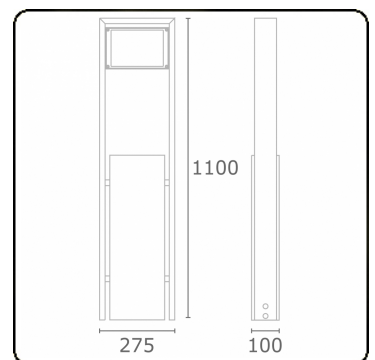

Sergeant
35.04194-9906

Fixture details

Mounting	Ground
Light emission	Direct
Fitting cover	Glass
Protection rate	IP 54
Housing	Aluminium
Finish	RAL 9006 white aluminium textured
Certificates	CE, ISO 9001

Electric details

Protection class	I
Supply	230V
Control gear box	Current driver

Lamp details

Lamptype	LED 4000K
Wattage	24W
Gross luminous flux	2560
Luminaire power	29W
Number	1
Lifetime LED module	L80/B10 = 50000h
Color tolerance	MacAdam 3
CRI	85

Photometric details

CIE Fluxcode	53 83 97 99 73

Remarks

standard colour combination: wall base silver grey, housing antracite!

ENERGY

Verrijgbaar op aanvraag.

Disponible sur demande.

Available on request.

Auf Anfrage.

WXYZ
kWh/1000h

MULTILINE®

2019/2015