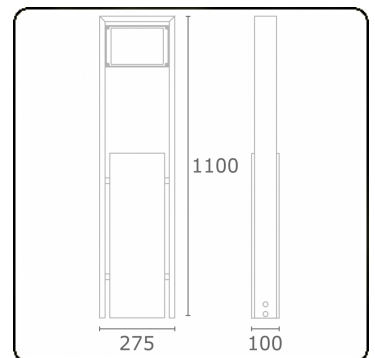

Sergeant
35.04193-9906

Fixture details

Mounting	Ground
Light emission	Direct
Fitting cover	Glass
Protection rate	IP 54
Housing	Aluminium
Finish	RAL 9006 white aluminium textured
Certificates	CE, ISO 9001

Electric details

Protection class	I
Supply	230V
Control gear box	Current driver

Lamp details

Lamptype	LED 3000K
Wattage	24W
Gross luminous flux	2440
Luminaire power	29W
Number	1
Lifetime LED module	L80/B10 = 50000h
Color tolerance	MacAdam 3
CRI	85

Photometric details

CIE Fluxcode	53 83 97 99 73

Remarks

standard colour combination: wall base silver grey, housing antracite!

ENERGY

Verrijgbaar op aanvraag.

Disponible sur demande.

Available on request.

Auf Anfrage.

WXYZ
kWh/1000h

MULTILINE®

2019/2015