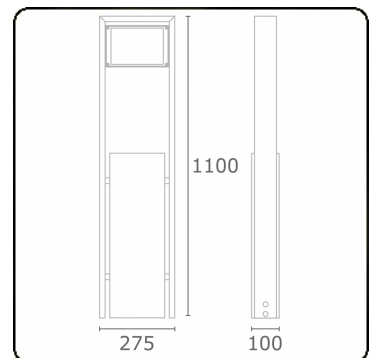

Sergeant
35.04193-9905

Fixture details

Mounting	Ground
Light emission	Direct
Fitting cover	Glass
Protection rate	IP 54
Housing	Aluminium
Finish	RAL 9011 graphite black textured
Certificates	CE, ISO 9001

Electric details

Protection class	I
Supply	230V
Control gear box	Current driver

Lamp details

Lamptype	LED 3000K
Wattage	24W
Gross luminous flux	2440
Luminaire power	29W
Number	1
Lifetime LED module	L80/B10 = 50000h
Color tolerance	MacAdam 3
CRI	85

Photometric details

CIE Fluxcode	53 83 97 99 73

Remarks

standard colour combination: wall base silver grey, housing antracite!

ENERGY

A
B Verrijgbaar op aanvraag.
C Disponible sur demande.
D
E Available on request.
F Auf Anfrage.
G

WXYZ
kWh/1000h

MULTILINE® 2019/2015