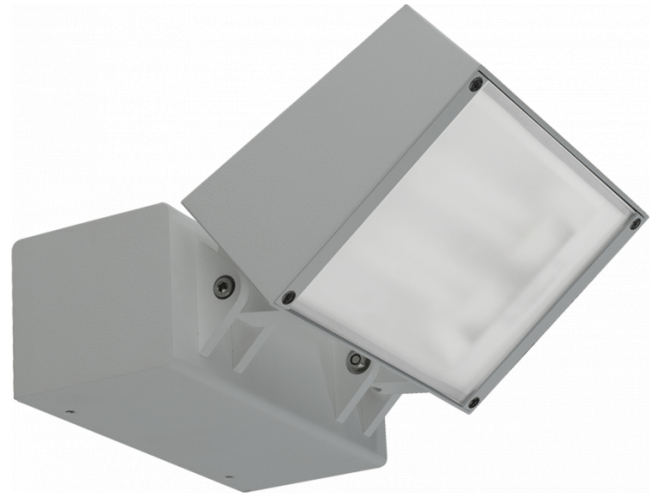

**Murro-2**  
06.12293-9910

**Fixture details**

Mounting	Wall
Light emission	Direct
Fitting cover	Glass
Protection rate	IP 20
Housing	Aluminium
Finish	RAL 9016 traffic white textured
Certificates	CE, ISO 9001

**Electric details**

Protection class	I
Supply	230V
Control gear box	Current driver

**Lamp details**

Lamptype	LED 4000K
Wattage	24W
Gross luminous flux	2560
Luminaire power	29W
Number	1
Lifetime LED module	L80/B10 = 50000h
Color tolerance	MacAdam 3
CRI	85