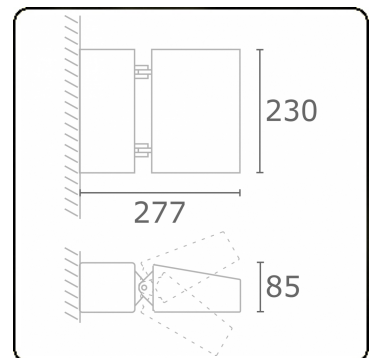

**Murro-2**  
06.12293-9910

**Fixture details**

Mounting	Wall
Light emission	Direct
Fitting cover	Glass
Protection rate	IP 20
Housing	Aluminium
Finish	RAL 9016 traffic white textured
Certificates	CE, ISO 9001

**Electric details**

Protection class	I
Supply	230V
Control gear box	Current driver

**Lamp details**

Lamptype	LED 4000K
Wattage	24W
Gross luminous flux	2560
Luminaire power	29W
Number	1
Lifetime LED module	L80/B10 = 50000h
Color tolerance	MacAdam 3
CRI	85

**Photometric details**

CIE Fluxcode	53 83 97 99 73
--------------	----------------

**Remarks**

direct light output

**ENERGY**

Verrijgbaar op aanvraag.

Disponible sur demande.

Available on request.