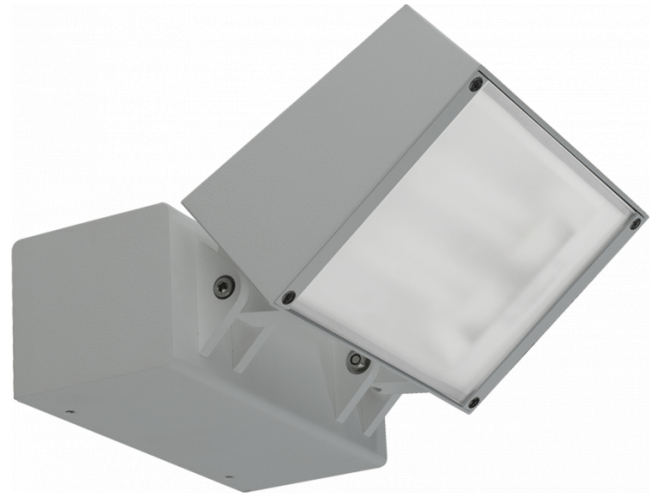

Murro-2
06.12290-9910

Fixture details

Mounting	Wall
Light emission	Direct
Fitting cover	Glass
Protection rate	IP 20
Housing	Aluminium
Finish	RAL 9016 traffic white textured
Certificates	CE, ISO 9001

Electric details

Protection class	I
Supply	230V
Control gear box	Current driver

Lamp details

Lamptype	LED 3000K
Wattage	24W
Gross luminous flux	2440
Luminaire power	29W
Number	1
Lifetime LED module	L80/B10 = 50000h
Color tolerance	MacAdam 3
CRI	85

Photometric details

CIE Fluxcode	53 83 97 99 73
--------------	----------------

Remarks

direct light output

ENERGY

Verrijgbaar op aanvraag.

Disponible sur demande.

Available on request.