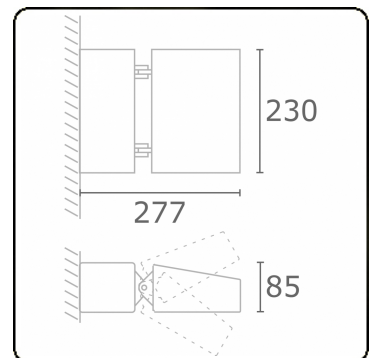

Photometric details

CIE Fluxcode	53 83 97 99 73

Remarks

direct light output

ENERGY

A ▶
Verkrijgbaar op aanvraag.
B ▶
Disponible sur demande.
C ▶
D ▶
Available on request.
E ▶
F ▶
Auf Anfrage.
G ▶

WXYZ
kWh/1000h

MULTILINE® 2019/2015