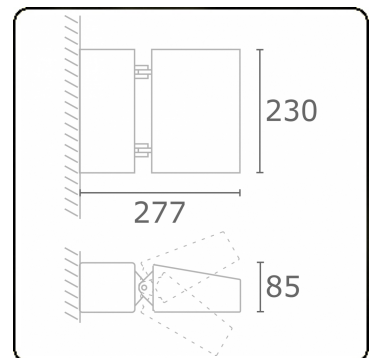

Photometric details

CIE Fluxcode	53 83 97 99 73

Remarks

direct light output

ENERGY

Verrijgbaar op aanvraag.

Disponible sur demande.

Available on request.

Auf Anfrage.

WXYZ
kWh/1000h

MULTILINE®

2019/2015