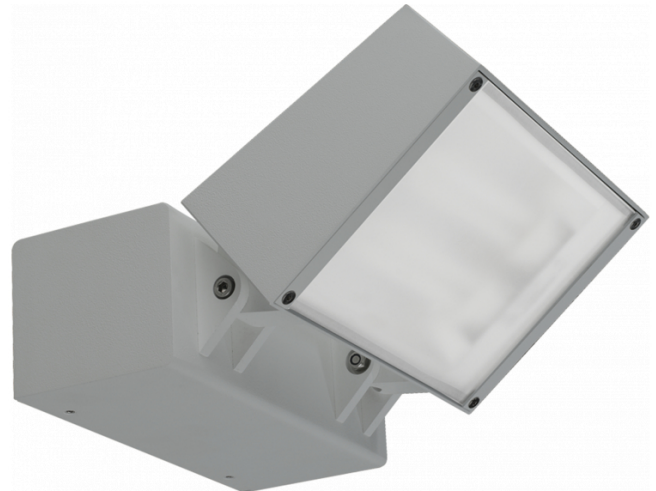

Murro-2
06.12293-9905

Fixture details

Mounting	Wall
Light emission	Direct
Fitting cover	Glass
Protection rate	IP 20
Housing	Aluminium
Finish	RAL 9011 graphite black textured
Certificates	CE, ISO 9001

Electric details

Protection class	I
Supply	230V
Control gear box	Current driver

Lamp details

Lamptype	LED 4000K
Wattage	24W
Gross luminous flux	2560
Luminaire power	29W
Number	1
Lifetime LED module	L80/B10 = 50000h
Color tolerance	MacAdam 3
CRI	85

Photometric details

CIE Fluxcode	53 83 97 99 73
--------------	----------------

Remarks

direct light output

ENERGY

Verrijgbaar op aanvraag.

Disponible sur demande.

Available on request.