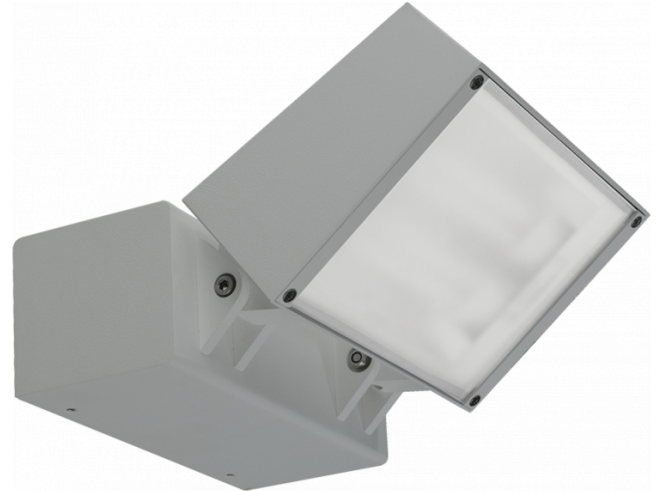

Murro-2
06.12290-9905

Fixture details

Mounting	Wall
Light emission	Direct
Fitting cover	Glass
Protection rate	IP 20
Housing	Aluminium
Finish	RAL 9011 graphite black textured
Certificates	CE, ISO 9001

Electric details

Protection class	I
Supply	230V
Control gear box	Current driver

Lamp details

Lamptype	LED 3000K
Wattage	24W
Gross luminous flux	2440
Luminaire power	29W
Number	1
Lifetime LED module	L80/B10 = 50000h
Color tolerance	MacAdam 3
CRI	85

Photometric details

CIE Fluxcode	53 83 97 99 73
--------------	----------------

Remarks

direct light output

ENERGY

Verrijgbaar op aanvraag.

Disponible sur demande.

Available on request.