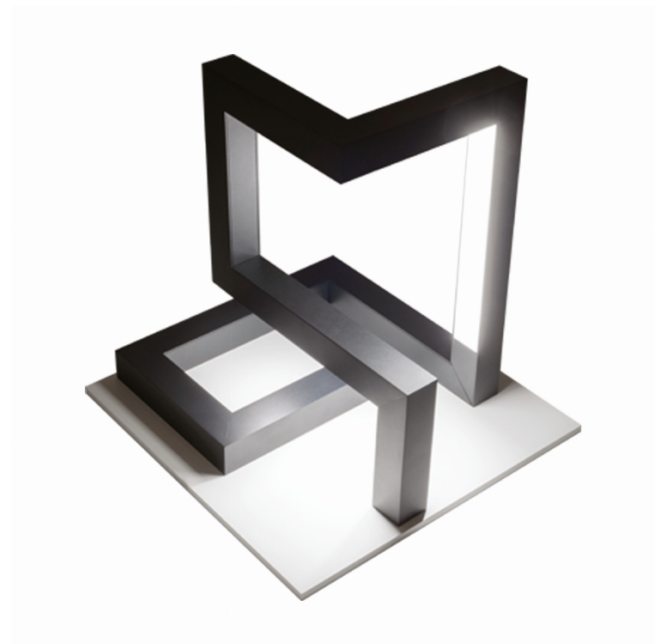

M1-E
35.14014-9910

Fixture details

Mounting	Ground
Light emission	Direct
Fitting cover	satin diffusor
Protection rate	IP 65
Housing	Aluminium
Finish	RAL 9016 traffic white textured
Certificates	CE, ISO 9001

Electric details

Protection class	I
Supply	230V
Control gear box	Current driver

Lamp details

Lamptype	LED 4000K
Wattage	14,4W
Gross luminous flux	1200
Luminaire power	15,8W
Number	1
Lifetime LED module	L80/B10 = 30000h
Color tolerance	MacAdam 3
CRI	80

Photometric details

CIE Fluxcode	49 80 96 100 66
--------------	-----------------

Dimensions

A	390 mm
B	400 mm
C	330 mm

ENERGY

Verrijgbaar op aanvraag.

Disponible sur demande.

Available on request.