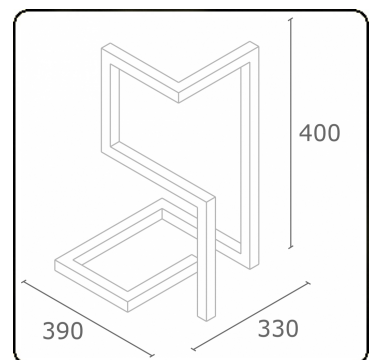

M1-E
35.14014-9910

Fixture details

Mounting	Ground
Light emission	Direct
Fitting cover	satin diffusor
Protection rate	IP 65
Housing	Aluminium
Finish	RAL 9016 traffic white textured
Certificates	CE, ISO 9001

Photometric details

CIE Fluxcode	49 80 96 100 66
--------------	-----------------

Dimensions

A	390 mm
B	400 mm
C	330 mm

ENERGY

Verrijgbaar op aanvraag.

Disponible sur demande.

Available on request.