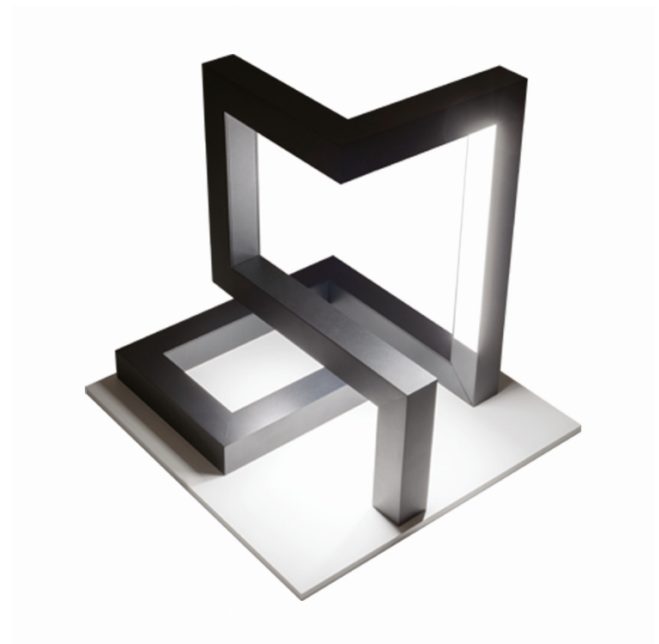

M1-E
35.14014-9906

Fixture details

Mounting	Ground
Light emission	Direct
Fitting cover	satin diffusor
Protection rate	IP 65
Housing	Aluminium
Finish	RAL 9006 white aluminium textured
Certificates	CE, ISO 9001

Electric details

Protection class	I
Supply	230V
Control gear box	Current driver

Lamp details

Lamptype	LED 4000K
Wattage	14,4W
Gross luminous flux	1200
Luminaire power	15,8W
Number	1
Lifetime LED module	L80/B10 = 30000h
Color tolerance	MacAdam 3
CRI	80

Photometric details

CIE Fluxcode	49 80 96 100 66
--------------	-----------------

Dimensions

A	390 mm
B	400 mm
C	330 mm

ENERGY

Verrijgbaar op aanvraag.
Disponible sur demande.
Available on request.
Auf Anfrage.