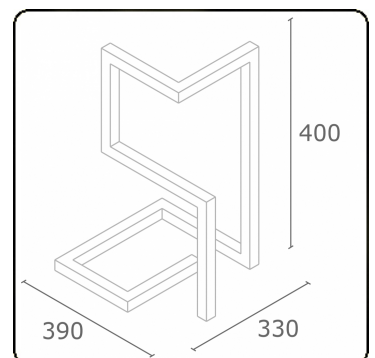

M1-E
35.14014-9906

Fixture details

Mounting	Ground
Light emission	Direct
Fitting cover	satin diffusor
Protection rate	IP 65
Housing	Aluminium
Finish	RAL 9006 white aluminium textured
Certificates	CE, ISO 9001

Photometric details

CIE Fluxcode	49 80 96 100 66
--------------	-----------------

Dimensions

A	390 mm
B	400 mm
C	330 mm

ENERGY

Verrijgbaar op aanvraag.
Disponible sur demande.
Available on request.
Auf Anfrage.