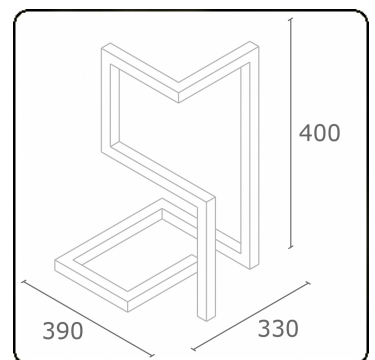

M1-E
35.14014-9905

Fixture details

Mounting	Ground
Light emission	Direct
Fitting cover	satin diffusor
Protection rate	IP 65
Housing	Aluminium
Finish	RAL 9011 graphite black textured
Certificates	CE, ISO 9001

Photometric details

CIE Fluxcode	49 80 96 100 66
--------------	-----------------

Dimensions

A	390 mm
B	400 mm
C	330 mm

ENERGY

Verrijgbaar op aanvraag.

Disponible sur demande.

Available on request.