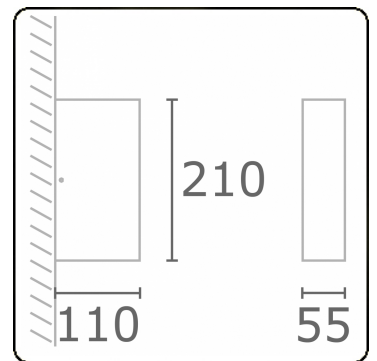

Photometric details

CIE Fluxcode	73 94 99 50 79

Remarks

direct/indirect light distribution

ENERGY

A
Verkrijgbaar op aanvraag.
B
Disponible sur demande.
C
Disponible sur demande.
D
Available on request.
E
Available on request.
F
Auf Anfrage.
G

WXYZ
kWh/1000h

MULTILINE® 2019/2015