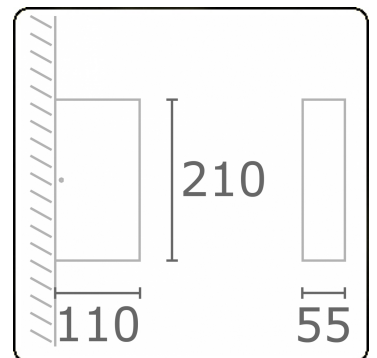

Photometric details

CIE Fluxcode	73 94 99 50 79

Remarks

direct/indirect light distribution

This luminaire contains built-in LED lamps.

LED

The lamps cannot be changed in the luminaire.

MULTILINE®

35.60739-9906

874/2012