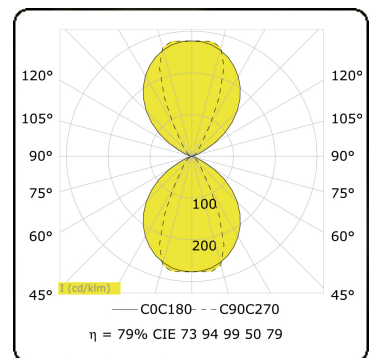

Photometric details

CIE Fluxcode	73 94 99 50 79

Remarks

direct/indirect light distribution

This luminaire contains built-in LED lamps.

LED

The lamps cannot be changed in the luminaire.

MULTILINE®

35.60739-9906

874/2012