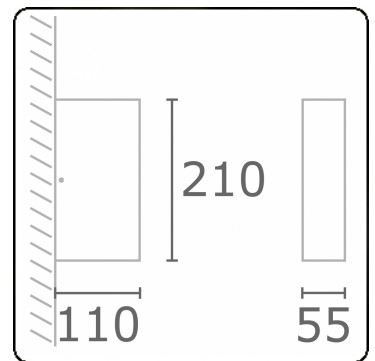

Linea
35.60729-9910

Fixture details

Light emission	Direct
Fitting cover	Glass
Protection rate	IP 65
Housing	Aluminium
Finish	RAL 9016 traffic white textured
Certificates	CE, ISO 9001

Electric details

Protection class	I
Supply	230V
Control gear box	Current driver

Lamp details

Lamptype	LED 3000K
Wattage	3W
Gross luminous flux	305
Luminaire power	6W
Number	1
Lifetime LED module	L80/B10 = 50000h
Color tolerance	MacAdam 3
CRI	85

Photometric details

CIE Fluxcode	73 94 99 100 79

Remarks

direct or indirect light output

ENERGY

Verrijgbaar op aanvraag.

Disponible sur demande.

Available on request.

Auf Anfrage.

WXYZ
kWh/1000h

MULTILINE®

2019/2015