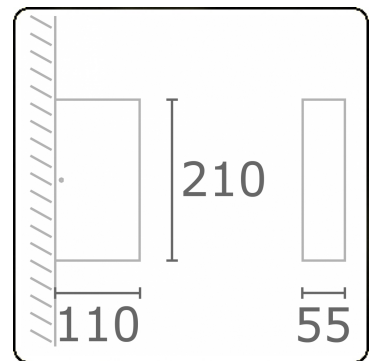

Linea
35.60729-9905

Fixture details

Light emission	Direct
Fitting cover	Glass
Protection rate	IP 65
Housing	Aluminium
Finish	RAL 9011 graphite black textured
Certificates	CE, ISO 9001

Electric details

Protection class	I
Supply	230V
Control gear box	Current driver

Lamp details

Lamptype	LED 3000K
Wattage	3W
Gross luminous flux	305
Luminaire power	6W
Number	1
Lifetime LED module	L80/B10 = 50000h
Color tolerance	MacAdam 3
CRI	85

Photometric details

CIE Fluxcode	73 94 99 100 79

Remarks

direct or indirect light output

ENERGY

Verrijgbaar op aanvraag.

Disponible sur demande.

Available on request.

Auf Anfrage.

WXYZ
kWh/1000h

MULTILINE®

2019/2015