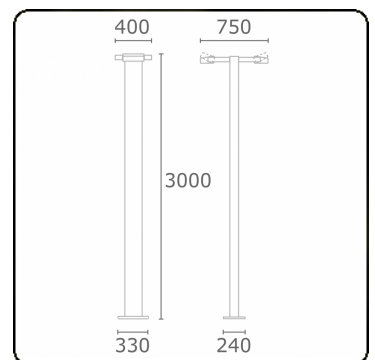

Gardo-2
35.01294-9910

Fixture details

Mounting	Ground
Light emission	Direct
Fitting cover	Glass
Protection rate	IP 54
Housing	Aluminium
Finish	RAL 9016 traffic white textured
Certificates	CE, ISO 9001

Electric details

Protection class	I
Supply	230V
Control gear box	Current driver

Lamp details

Lamptype	LED 4000K
Wattage	24W
Gross luminous flux	5120
Luminaire power	2x29W
Number	2
Lifetime LED module	L80/B10 = 50000h
Color tolerance	MacAdam 3
CRI	85

Photometric details

CIE Fluxcode	53 83 97 99 73

Remarks

including connection door with fuse - TC-D and LED with sandblasted glass, other light sources with clear glass

ENERGY

A ▶
Verkrijgbaar op aanvraag.
B ▶
Disponible sur demande.
C ▶
D ▶
Available on request.
E ▶
F ▶
Auf Anfrage.
G ▶

WXYZ
kWh/1000h

MULTILINE® 2019/2015