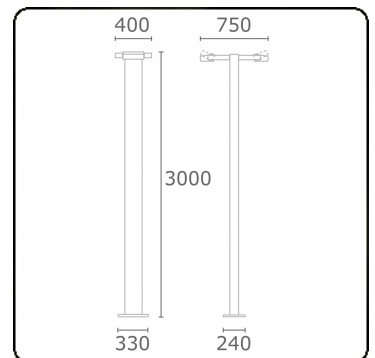

Gardo-2
35.01293-9910

Fixture details

Mounting	Ground
Light emission	Direct
Fitting cover	Glass
Protection rate	IP 54
Housing	Aluminium
Finish	RAL 9016 traffic white textured
Certificates	CE, ISO 9001

Electric details

Protection class	I
Supply	230V
Control gear box	Current driver

Lamp details

Lamptype	LED 3000K
Wattage	24W
Gross luminous flux	4880
Luminaire power	2x29W
Number	2
Lifetime LED module	L80/B10 = 50000h
Color tolerance	MacAdam 3
CRI	85

Photometric details

CIE Fluxcode	53 83 97 99 73

Remarks

including connection door with fuse - TC-D and LED with sandblasted glass, other light sources with clear glass

ENERGY

Verrijgbaar op aanvraag.

Disponible sur demande.

Available on request.

Auf Anfrage.

WXYZ
kWh/1000h

MULTILINE®

2019/2015