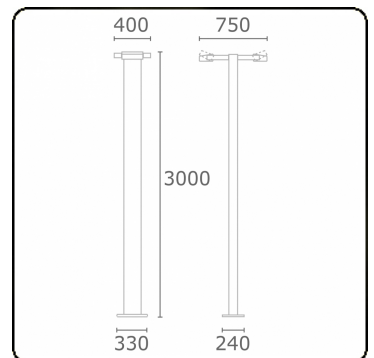

Gardo-2
35.01294-9906

Fixture details

Mounting	Ground
Light emission	Direct
Fitting cover	Glass
Protection rate	IP 54
Housing	Aluminium
Finish	RAL 9006 white aluminium textured
Certificates	CE, ISO 9001

Electric details

Protection class	I
Supply	230V
Control gear box	Current driver

Lamp details

Lamptype	LED 4000K
Wattage	24W
Gross luminous flux	5120
Luminaire power	2x29W
Number	2
Lifetime LED module	L80/B10 = 50000h
Color tolerance	MacAdam 3
CRI	85

Photometric details

CIE Fluxcode	53 83 97 99 73
--------------	----------------

Remarks

including connection door with fuse - TC-D and LED with sandblasted glass, other light sources with clear glass

ENERGY