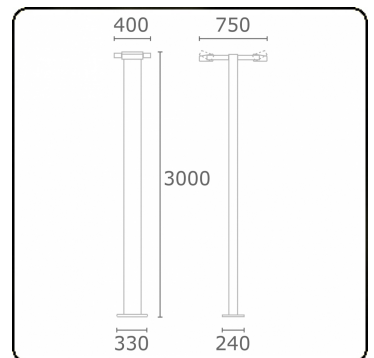

**Gardo-2**  
35.01293-9906

**Fixture details**

Mounting	Ground
Light emission	Direct
Fitting cover	Glass
Protection rate	IP 54
Housing	Aluminium
Finish	RAL 9006 white aluminium textured
Certificates	CE, ISO 9001

**Electric details**

Protection class	I
Supply	230V
Control gear box	Current driver

**Lamp details**

Lamptype	LED 3000K
Wattage	24W
Gross luminous flux	4880
Luminaire power	2x29W
Number	2
Lifetime LED module	L80/B10 = 50000h
Color tolerance	MacAdam 3
CRI	85

**Photometric details**

CIE Fluxcode	53 83 97 99 73
--------------	----------------

**Remarks**

including connection door with fuse - TC-D and LED with sandblasted glass, other light sources with clear glass