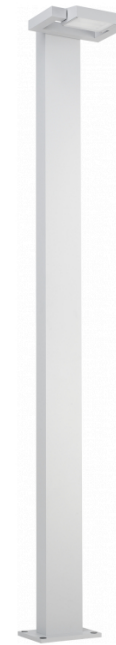

**Gardo-1**  
35.01194-9910

**Fixture details**

Mounting	Ground
Light emission	Direct
Fitting cover	Glass
Protection rate	IP 54
Housing	Aluminium
Finish	RAL 9016 traffic white textured
Certificates	CE, ISO 9001

**Electric details**

Protection class	I
Supply	230V
Control gear box	Current driver

**Lamp details**

Lamptype	LED 4000K
Wattage	24W
Gross luminous flux	2560
Luminaire power	29W
Number	1
Lifetime LED module	L80/B10 = 50000h
Color tolerance	MacAdam 3
CRI	85

**Photometric details**

CIE Fluxcode	53 83 97 99 73
--------------	----------------

**Remarks**

including connection door with fuse - TC-D and LED with sandblasted glass, other light sources with clear glass