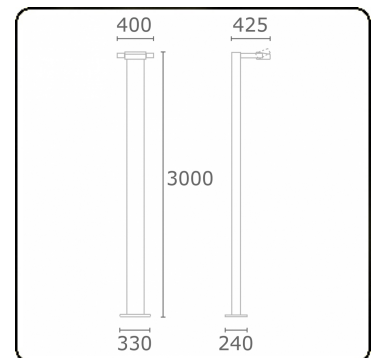

**Gardo-1**  
35.01194-9910

**Fixture details**

Mounting	Ground
Light emission	Direct
Fitting cover	Glass
Protection rate	IP 54
Housing	Aluminium
Finish	RAL 9016 traffic white textured
Certificates	CE, ISO 9001

**Electric details**

Protection class	I
Supply	230V
Control gear box	Current driver

**Lamp details**

Lamptype	LED 4000K
Wattage	24W
Gross luminous flux	2560
Luminaire power	29W
Number	1
Lifetime LED module	L80/B10 = 50000h
Color tolerance	MacAdam 3
CRI	85

**Photometric details**

CIE Fluxcode	53 83 97 99 73
--------------	----------------

**Remarks**

including connection door with fuse - TC-D and LED with sandblasted glass, other light sources with clear glass