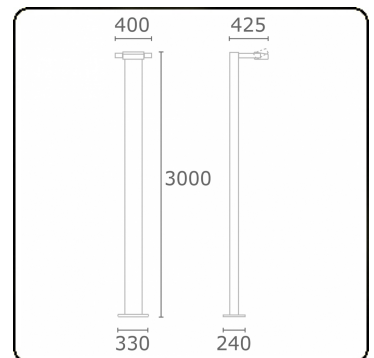

Gardo-1
35.01193-9910

Fixture details

Mounting	Ground
Light emission	Direct
Fitting cover	Glass
Protection rate	IP 54
Housing	Aluminium
Finish	RAL 9016 traffic white textured
Certificates	CE, ISO 9001

Electric details

Protection class	I
Supply	230V
Control gear box	Current driver

Lamp details

Lamptype	LED 3000K
Wattage	24W
Gross luminous flux	2440
Luminaire power	29W
Number	1
Lifetime LED module	L80/B10 = 50000h
Color tolerance	MacAdam 3
CRI	85

Photometric details

CIE Fluxcode	53 83 97 99 73

Remarks

including connection door with fuse - TC-D and LED with sandblasted glass, other light sources with clear glass

ENERGY

Verrijgbaar op aanvraag.

Disponible sur demande.

Available on request.

Auf Anfrage.

WXYZ
kWh/1000h

MULTILINE®

2019/2015