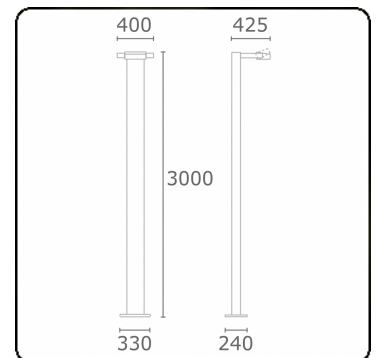

Gardo-1
35.01194-9906

Fixture details

| | |
|-----------------|-----------------------------------|
| Mounting | Ground |
| Light emission | Direct |
| Fitting cover | Glass |
| Protection rate | IP 54 |
| Housing | Aluminium |
| Finish | RAL 9006 white aluminium textured |
| Certificates | CE, ISO 9001 |

Electric details

| | |
|------------------|----------------|
| Protection class | I |
| Supply | 230V |
| Control gear box | Current driver |

Lamp details

| | |
|---------------------|------------------|
| Lamptype | LED 4000K |
| Wattage | 24W |
| Gross luminous flux | 2560 |
| Luminaire power | 29W |
| Number | 1 |
| Lifetime LED module | L80/B10 = 50000h |
| Color tolerance | MacAdam 3 |
| CRI | 85 |

Photometric details

| | |
|--------------|----------------|
| CIE Fluxcode | 53 83 97 99 73 |
|--------------|----------------|

Remarks

including connection door with fuse - TC-D and LED with sandblasted glass, other light sources with clear glass