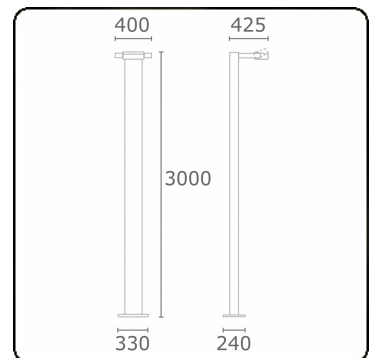

**Gardo-1**  
35.01193-9906

**Fixture details**

Mounting	Ground
Light emission	Direct
Fitting cover	Glass
Protection rate	IP 54
Housing	Aluminium
Finish	RAL 9006 white aluminium textured
Certificates	CE, ISO 9001

**Electric details**

Protection class	I
Supply	230V
Control gear box	Current driver

**Lamp details**

Lamptype	LED 3000K
Wattage	24W
Gross luminous flux	2440
Luminaire power	29W
Number	1
Lifetime LED module	L80/B10 = 50000h
Color tolerance	MacAdam 3
CRI	85

**Photometric details**

CIE Fluxcode	53 83 97 99 73
--------------	----------------

**Remarks**

including connection door with fuse - TC-D and LED with sandblasted glass, other light sources with clear glass