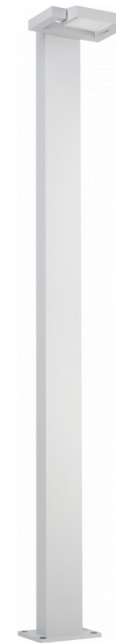

**Gardo-1**  
35.01193-9906

**Fixture details**

Mounting	Ground
Light emission	Direct
Fitting cover	Glass
Protection rate	IP 54
Housing	Aluminium
Finish	RAL 9006 white aluminium textured
Certificates	CE, ISO 9001

**Electric details**

Protection class	I
Supply	230V
Control gear box	Current driver

**Lamp details**

Lamptype	LED 3000K
Wattage	24W
Gross luminous flux	2440
Luminaire power	29W
Number	1
Lifetime LED module	L80/B10 = 50000h
Color tolerance	MacAdam 3
CRI	85

**Photometric details**

CIE Fluxcode	53 83 97 99 73
--------------	----------------

**Remarks**

including connection door with fuse - TC-D and LED with sandblasted glass, other light sources with clear glass