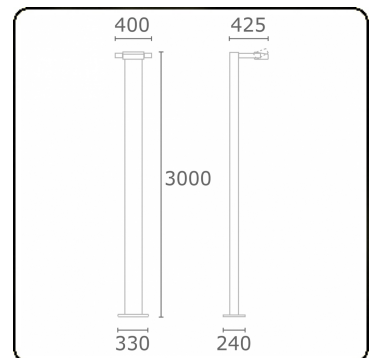

Gardo-1
35.01194-9905

Fixture details

Mounting	Ground
Light emission	Direct
Fitting cover	Glass
Protection rate	IP 54
Housing	Aluminium
Finish	RAL 9011 graphite black textured
Certificates	CE, ISO 9001

Electric details

Protection class	I
Supply	230V
Control gear box	Current driver

Lamp details

Lamptype	LED 4000K
Wattage	24W
Gross luminous flux	2560
Luminaire power	29W
Number	1
Lifetime LED module	L80/B10 = 50000h
Color tolerance	MacAdam 3
CRI	85

Photometric details

CIE Fluxcode	53 83 97 99 73

Remarks

including connection door with fuse - TC-D and LED with sandblasted glass, other light sources with clear glass

ENERGY

Verrijgbaar op aanvraag.

Disponible sur demande.

Available on request.

Auf Anfrage.

WXYZ
kWh/1000h

MULTILINE®

2019/2015