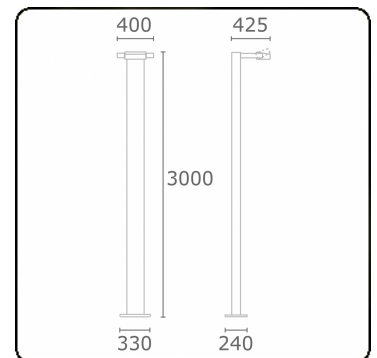

Gardo-1
35.01193-9905

Fixture details

Mounting	Ground
Light emission	Direct
Fitting cover	Glass
Protection rate	IP 54
Housing	Aluminium
Finish	RAL 9011 graphite black textured
Certificates	CE, ISO 9001

Electric details

Protection class	I
Supply	230V
Control gear box	Current driver

Lamp details

Lamptype	LED 3000K
Wattage	24W
Gross luminous flux	2440
Luminaire power	29W
Number	1
Lifetime LED module	L80/B10 = 50000h
Color tolerance	MacAdam 3
CRI	85

Photometric details

CIE Fluxcode	53 83 97 99 73

Remarks

including connection door with fuse - TC-D and LED with sandblasted glass, other light sources with clear glass

ENERGY

Verrijgbaar op aanvraag.

Disponible sur demande.

Available on request.

Auf Anfrage.

WXYZ
kWh/1000h

MULTILINE®

2019/2015