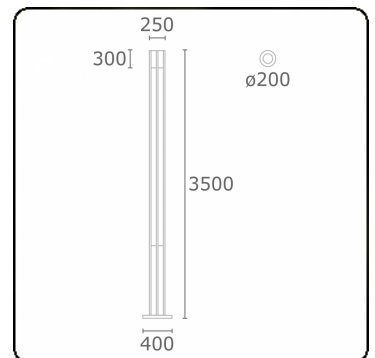

Connex 8
35.70841-9910

Fixture details

Mounting	Ground
Light emission	Direct
Fitting cover	Glass
Protection rate	IP 54
Housing	Aluminium
Finish	RAL 9016 traffic white textured
Certificates	CE, ISO 9001

Electric details

Protection class	I
Supply	230V
Control gear box	Current driver

Lamp details

Lamptype	LED 4000K
Wattage	59W
Gross luminous flux	6000
Luminaire power	65W
Number	1
Lifetime LED module	L80/B10 = 50000h
Color tolerance	MacAdam 3
CRI	85

Photometric details

CIE Fluxcode	99 100 100 100 90
--------------	-------------------

Remarks

including connection door with fuse

ENERGY

Verrijgbaar op aanvraag.

Disponible sur demande.

Available on request.