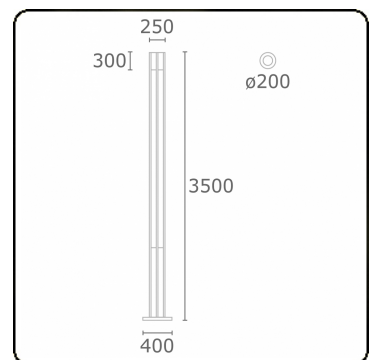

Connex 8
35.70831-9906

Fixture details

Mounting	Ground
Light emission	Direct
Fitting cover	Glass
Protection rate	IP 54
Housing	Aluminium
Finish	RAL 9006 white aluminium textured
Certificates	CE, ISO 9001

Electric details

Protection class	I
Supply	230V
Control gear box	Current driver

Lamp details

Lamptype	LED 3000K
Wattage	59W
Gross luminous flux	5750
Luminaire power	65W
Number	1
Lifetime LED module	L80/B10 = 50000h
Color tolerance	MacAdam 3
CRI	85

Photometric details

CIE Fluxcode	99 100 100 100 90
--------------	-------------------

Remarks

including connection door with fuse

ENERGY

Verrijgbaar op aanvraag.

Disponible sur demande.

Available on request.