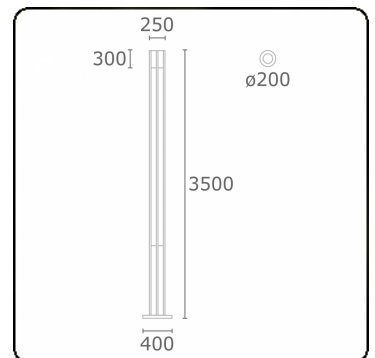

Connex 8
35.70841-9905

Fixture details

Mounting	Ground
Light emission	Direct
Fitting cover	Glass
Protection rate	IP 54
Housing	Aluminium
Finish	RAL 9011 graphite black textured
Certificates	CE, ISO 9001

Electric details

Protection class	I
Supply	230V
Control gear box	Current driver

Lamp details

Lamptype	LED 4000K
Wattage	59W
Gross luminous flux	6000
Luminaire power	65W
Number	1
Lifetime LED module	L80/B10 = 50000h
Color tolerance	MacAdam 3
CRI	85

Photometric details

CIE Fluxcode	99 100 100 100 90
--------------	-------------------

Remarks

including connection door with fuse

ENERGY

Verrijgbaar op aanvraag.

Disponible sur demande.

Available on request.