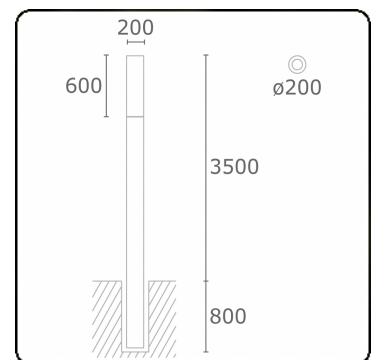

Connex 7
35.70714-9910

Fixture details

Mounting	Ground
Light emission	Diffus
Fitting cover	Opal diffuser
Protection rate	IP 65
Housing	Aluminium
Finish	RAL 9016 traffic white textured
Certificates	CE, ISO 9001

Electric details

Protection class	I
Supply	230V
Control gear box	Current driver

Lamp details

Lamptype	LED 4000K
Wattage	39,2W
Gross luminous flux	7670
Luminaire power	43W
Number	1
Lifetime LED module	L80/B10 > 72000h
Color tolerance	MacAdam 3
CRI	>80

Photometric details

CIE Fluxcode	15 40 69 57 71
--------------	----------------

Remarks

including connection door with fuse

ENERGY

A
 Verkrijgbaar op aanvraag.
B
 Disponible sur demande.
C
D
 Available on request.
E
F
 Auf Anfrage.
G