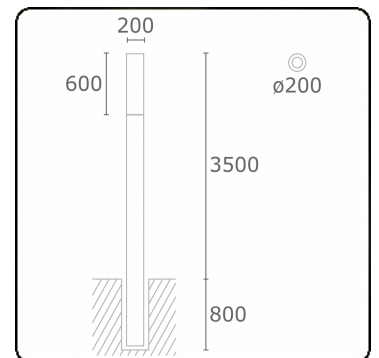

Connex 7  
35.70713-9910

**Fixture details**

Mounting	Ground
Light emission	Diffus
Fitting cover	Opal diffuser
Protection rate	IP 65
Housing	Aluminium
Finish	RAL 9016 traffic white textured
Certificates	CE, ISO 9001

**Electric details**

Protection class	I
Supply	230V
Control gear box	Current driver

**Lamp details**

Lamptype	LED 3000K
Wattage	39,2W
Gross luminous flux	7330
Luminaire power	43W
Number	1
Lifetime LED module	L80/B10 > 72000h
Color tolerance	MacAdam 3
CRI	>80

**Photometric details**

CIE Fluxcode	15 40 69 57 71
--------------	----------------

**Remarks**

including connection door with fuse

**ENERGY**

A  
 Verkrijgbaar op aanvraag.

B  
 Disponible sur demande.

C  
 Available on request.