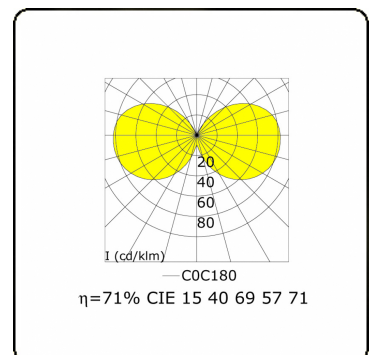

Connex 7
35.70714-9906

Fixture details

Mounting	Ground
Light emission	Diffus
Fitting cover	Opal diffuser
Protection rate	IP 65
Housing	Aluminium
Finish	RAL 9006 white aluminium textured
Certificates	CE, ISO 9001

Electric details

Protection class	I
Supply	230V
Control gear box	Current driver

Lamp details

Lamptype	LED 4000K
Wattage	39,2W
Gross luminous flux	7670
Luminaire power	43W
Number	1
Lifetime LED module	L80/B10 > 72000h
Color tolerance	MacAdam 3
CRI	>80

Photometric details

CIE Fluxcode	15 40 69 57 71

Remarks

including connection door with fuse

ENERGY

A
Verkrijgbaar op aanvraag.

B
Disponible sur demande.

C
Available on request.

D
Available on request.

E
Available on request.

F
Auf Anfrage.

G

WXYZ
kWh/1000h

MULTILINE® 2019/2015