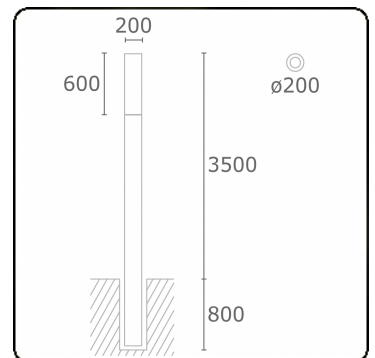

Connex 7
35.70714-9906

Fixture details

Mounting	Ground
Light emission	Diffus
Fitting cover	Opal diffuser
Protection rate	IP 65
Housing	Aluminium
Finish	RAL 9006 white aluminium textured
Certificates	CE, ISO 9001

Electric details

Protection class	I
Supply	230V
Control gear box	Current driver

Lamp details

Lamptype	LED 4000K
Wattage	39,2W
Gross luminous flux	7670
Luminaire power	43W
Number	1
Lifetime LED module	L80/B10 > 72000h
Color tolerance	MacAdam 3
CRI	>80

Photometric details

CIE Fluxcode	15 40 69 57 71
--------------	----------------

Remarks

including connection door with fuse

ENERGY

A
 Verkrijgbaar op aanvraag.

B
 Disponible sur demande.

C
 Available on request.