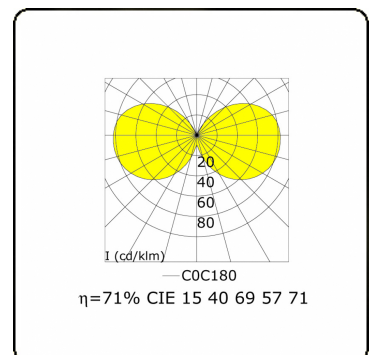

Connex 7
35.70713-9906

Fixture details

Mounting	Ground
Light emission	Diffus
Fitting cover	Opal diffuser
Protection rate	IP 65
Housing	Aluminium
Finish	RAL 9006 white aluminium textured
Certificates	CE, ISO 9001

Electric details

Protection class	I
Supply	230V
Control gear box	Current driver

Lamp details

Lamptype	LED 3000K
Wattage	39,2W
Gross luminous flux	7560
Luminaire power	42,8W
Number	1
Lifetime LED module	L80/B10 > 72000h
Color tolerance	MacAdam 3
CRI	>80

Photometric details

CIE Fluxcode	15 40 69 57 71

Remarks

including connection door with fuse

ENERGY

A
Verkrijgbaar op aanvraag.
B
Disponible sur demande.
C
D
Available on request.
E
F
Auf Anfrage.
G

WXYZ
kWh/1000h

MULTILINE® 2019/2015