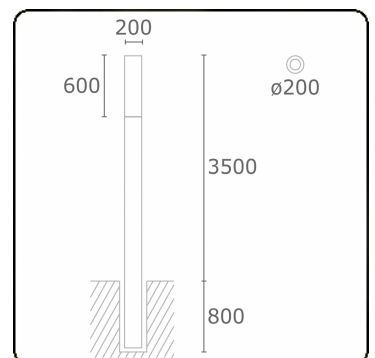

Connex 7
35.70713-9906

Fixture details

Mounting	Ground
Light emission	Diffus
Fitting cover	Opal diffuser
Protection rate	IP 65
Housing	Aluminium
Finish	RAL 9006 white aluminium textured
Certificates	CE, ISO 9001

Electric details

Protection class	I
Supply	230V
Control gear box	Current driver

Lamp details

Lamptype	LED 3000K
Wattage	39,2W
Gross luminous flux	7560
Luminaire power	42,8W
Number	1
Lifetime LED module	L80/B10 > 72000h
Color tolerance	MacAdam 3
CRI	>80

Photometric details

CIE Fluxcode	15 40 69 57 71
--------------	----------------

Remarks

including connection door with fuse

ENERGY

A
 Verkrijgbaar op aanvraag.
B
 Disponible sur demande.
C
D
 Available on request.
E
F
 Auf Anfrage.
G