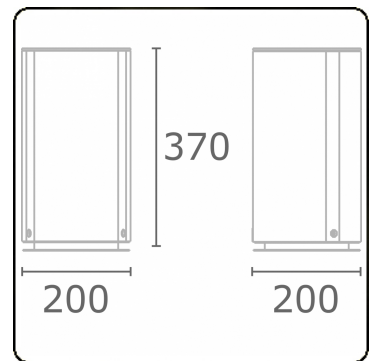

Connex 1
35.70100-9910

Fixture details

Mounting	Ground
Protection rate	IP 54
Housing	Aluminium
Finish	RAL 9016 traffic white textured
Sockets	pin-earth
Certificates	CE, ISO 9001

Electric details

Protection class	I
Supply	230V

Lamp details

Lamp type	3 sockets pin-earthing
Wattage	230V/16A
Socket	230V/16A

Remarks

including 3 sockets 230V/16A

ENERGY  

Verrijgbaar op aanvraag.

Disponible sur demande.

Available on request.