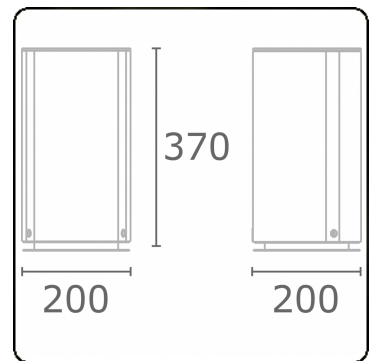

Connex 1  
35.70101-9910

**Fixture details**

Mounting	Ground
Protection rate	IP 54
Housing	Aluminium
Finish	RAL 9016 traffic white textured
Sockets	schuko
Certificates	CE, ISO 9001

**Electric details**

Protection class	I
Supply	230V

**Lamp details**

Lamp type	3 sockets schuko
Wattage	230V/16A
Socket	230V/16A

**Remarks**

including 3 sockets 230V/16A

**ENERGY**

Verrijgbaar op aanvraag.

Disponible sur demande.

Available on request.