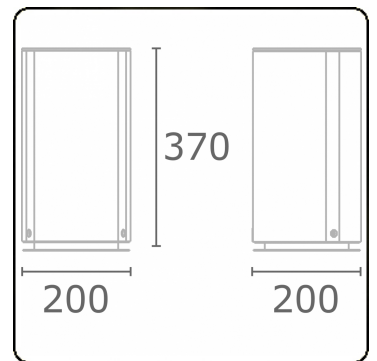

Connex 1
35.70101-9906

Fixture details

Mounting	Ground
Protection rate	IP 54
Housing	Aluminium
Finish	RAL 9006 white aluminium textured
Sockets	schuko
Certificates	CE, ISO 9001

Electric details

Protection class	I
Supply	230V

Lamp details

Lamp type	3 sockets schuko
Wattage	230V/16A
Socket	230V/16A

Remarks

including 3 sockets 230V/16A