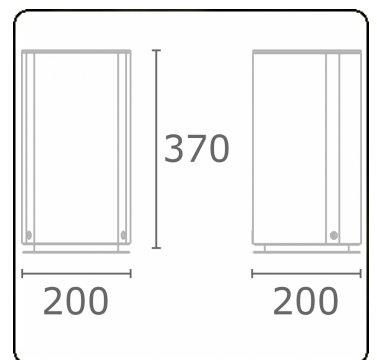

Connex 1
35.70100-9905

Fixture details

Mounting	Ground
Protection rate	IP 54
Housing	Aluminium
Finish	RAL 9011 graphite black textured
Sockets	pin-earth
Certificates	CE, ISO 9001

Electric details

Protection class	I
Supply	230V

Lamp details

Lamp type	3 sockets pin-earthing
Wattage	230V/16A
Socket	230V/16A

Remarks

including 3 sockets 230V/16A

ENERGY

Verrijgbaar op aanvraag.

Disponible sur demande.

Available on request.