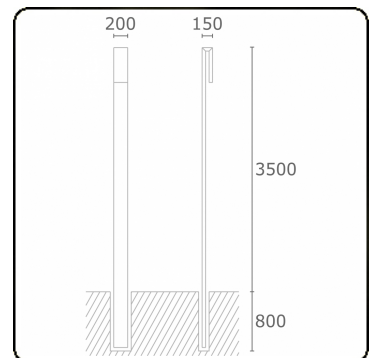

Clip
35.17300-9910

Fixture details

Mounting	Ground
Light emission	Diffus
Fitting cover	Sandblasted glass
Protection rate	IP 65
Housing	Aluminium
Finish	RAL 9016 traffic white textured
Certificates	CE, ISO 9001

Electric details

Protection class	I
Supply	230V
Control gear box	Current driver

Lamp details

Lamptype	LED 3000K
Wattage	30W
Gross luminous flux	3050
Luminaire power	36W
Number	1
Lifetime LED module	L80/B10 = 50000h
Color tolerance	MacAdam 3
CRI	85

Photometric details

CIE Fluxcode	58 87 98 96 50
--------------	----------------

Remarks

Clip 3500mm

ENERGY

Verrijgbaar op aanvraag.

Disponible sur demande.

Available on request.