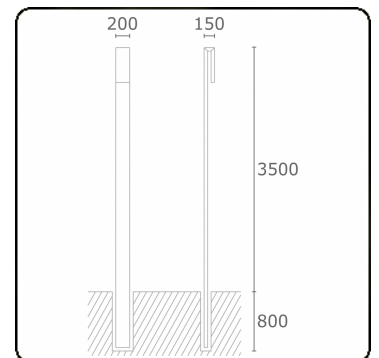

Clip
35.17300-9905

Fixture details

Mounting	Ground
Light emission	Diffus
Fitting cover	Sandblasted glass
Protection rate	IP 65
Housing	Aluminium
Finish	RAL 9011 graphite black textured
Certificates	CE, ISO 9001

Electric details

Protection class	I
Supply	230V
Control gear box	Current driver

Lamp details

Lamptype	LED 3000K
Wattage	30W
Gross luminous flux	3050
Luminaire power	36W
Number	1
Lifetime LED module	L80/B10 = 50000h
Color tolerance	MacAdam 3
CRI	85

Photometric details

CIE Fluxcode	58 87 98 96 50
--------------	----------------

Remarks

Clip 3500mm

ENERGY

Verrijgbaar op aanvraag.

Disponible sur demande.

Available on request.