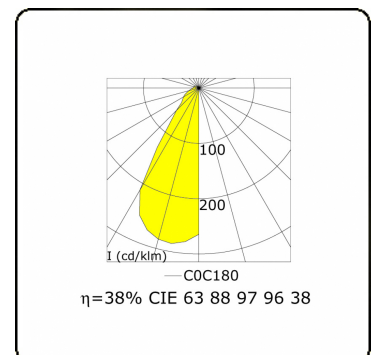

Clip
35.17010-9906

Fixture details

Mounting	Ground
Light emission	Direct
Fitting cover	Sandblasted glass
Protection rate	IP 65
Housing	Aluminium
Finish	RAL 9006 white aluminium textured
Certificates	CE, ISO 9001

Electric details

Protection class	I
Supply	230V
Control gear box	Current driver

Lamp details

Lamptype	LED 3000K
Wattage	6W
Gross luminous flux	610
Luminaire power	8W
Number	1
Lifetime LED module	L80/B10 = 50000h
Color tolerance	MacAdam 3
CRI	85

Photometric details

CIE Fluxcode	63 88 97 96 38
--------------	----------------

Remarks

Clip 600mm

ENERG

Verkrijgbaar op aanvraag.

Disponible sur demande.

Available on request.