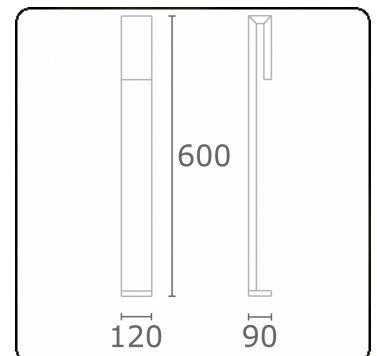

Clip
35.17010-9906

Fixture details

Mounting	Ground
Light emission	Direct
Fitting cover	Sandblasted glass
Protection rate	IP 65
Housing	Aluminium
Finish	RAL 9006 white aluminium textured
Certificates	CE, ISO 9001

Electric details

Protection class	I
Supply	230V
Control gear box	Current driver

Lamp details

Lamptype	LED 3000K
Wattage	6W
Gross luminous flux	610
Luminaire power	8W
Number	1
Lifetime LED module	L80/B10 = 50000h
Color tolerance	MacAdam 3
CRI	85

Photometric details

CIE Fluxcode	63 88 97 96 38
--------------	----------------

Remarks

Clip 600mm

ENERG

Verkrijgbaar op aanvraag.

Disponible sur demande.

Available on request.