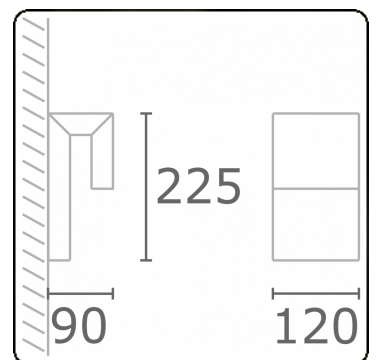

Clip
35.17005-9910

Fixture details

Mounting	Wall
Light emission	Direct
Fitting cover	Sandblasted glass
Protection rate	IP 65
Housing	Aluminium
Finish	RAL 9016 traffic white textured
Certificates	CE, ISO 9001

Electric details

Protection class	I
Supply	230V
Control gear box	Current driver

Lamp details

Lamptype	LED 3000K
Wattage	6W
Gross luminous flux	610
Luminaire power	8W
Number	1
Lifetime LED module	L80/B10 = 50000h
Color tolerance	MacAdam 3
CRI	85

Photometric details

CIE Fluxcode	67 90 98 98 41

Remarks

direct or indirect light output

ENERGY

A
Verkrijgbaar op aanvraag.
B
Disponible sur demande.
C
D
Available on request.
E
F
Auf Anfrage.
G

WXYZ
kWh/1000h

MULTILINE® 2019/2015