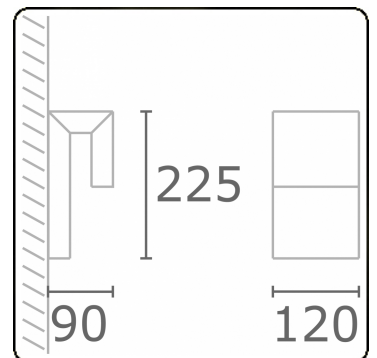

Clip
35.17005-9905

Fixture details

Mounting	Wall
Light emission	Direct
Fitting cover	Sandblasted glass
Protection rate	IP 65
Housing	Aluminium
Finish	RAL 9011 graphite black textured
Certificates	CE, ISO 9001

Electric details

Protection class	I
Supply	230V
Control gear box	Current driver

Lamp details

Lamptype	LED 3000K
Wattage	6W
Gross luminous flux	610
Luminaire power	8W
Number	1
Lifetime LED module	L80/B10 = 50000h
Color tolerance	MacAdam 3
CRI	85

Photometric details

CIE Fluxcode	67 90 98 98 41
--------------	----------------

Remarks

direct or indirect light output

ENERGY

A ▶
B ▶ Verkrijgbaar op aanvraag.
C ▶ Disponible sur demande.
D ▶
E ▶ Available on request.
F ▶ Auf Anfrage.
G ▶