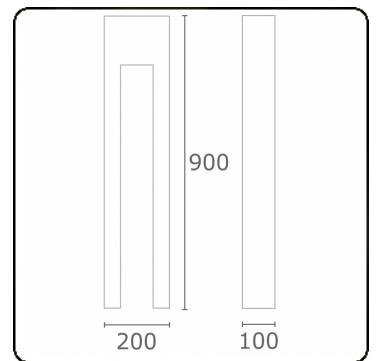

Artres
35.62319-9906

Fixture details

Mounting	Ground
Light emission	Direct
Fitting cover	Glass
Protection rate	IP 65
Housing	Aluminium
Finish	RAL 9006 white aluminium textured
Certificates	CE, ISO 9001

Electric details

Protection class	I
Supply	230V
Control gear box	Current driver

Lamp details

Lamptype	LED 3000K
Wattage	6W
Gross luminous flux	610
Luminaire power	8W
Number	1
Lifetime LED module	L80/B10 = 50000h
Color tolerance	MacAdam 3
CRI	85

Photometric details

CIE Fluxcode	47 79 92 87 90
--------------	----------------

Remarks

Artres 900mm - U-type

This luminaire contains built-in LED lamps.

The lamps cannot be changed in the luminaire.

MULTILINE®