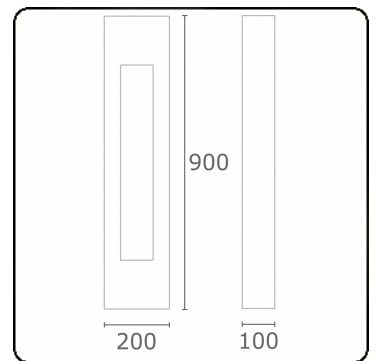

Artres
35.62309-9906

Fixture details

Mounting	Ground
Light emission	Direct
Fitting cover	Glass
Protection rate	IP 65
Housing	Aluminium
Finish	RAL 9006 white aluminium textured
Certificates	CE, ISO 9001

Electric details

Protection class	I
Supply	230V
Control gear box	Current driver

Lamp details

Lamptype	LED 3000K
Wattage	6W
Gross luminous flux	610
Luminaire power	8W
Number	1
Lifetime LED module	L80/B10 = 50000h
Color tolerance	MacAdam 3
CRI	85

Photometric details

CIE Fluxcode	46 79 92 87 88
--------------	----------------

Remarks

Artres 900mm - O-type

This luminaire contains built-in LED lamps.

The lamps cannot be changed in the luminaire.

MULTILINE®