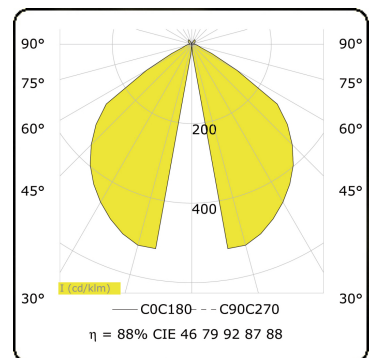

Artres
35.62209-9906

Fixture details

Mounting	Ground
Light emission	Direct
Fitting cover	Glass
Protection rate	IP 65
Housing	Aluminium
Finish	RAL 9006 white aluminium textured
Certificates	CE, ISO 9001

Electric details

Protection class	I
Supply	230V
Control gear box	Current driver

Lamp details

Lamptype	LED 3000K
Wattage	6W
Gross luminous flux	610
Luminaire power	8W
Number	1
Lifetime LED module	L80/B10 = 50000h
Color tolerance	MacAdam 3
CRI	85

Photometric details

CIE Fluxcode	46 79 92 87 88
--------------	----------------

Remarks

Artres 600mm - O-type

This luminaire contains built-in LED lamps.

A++
A+
A
B
C
D
E

LED

The lamps cannot be changed in the luminaire.