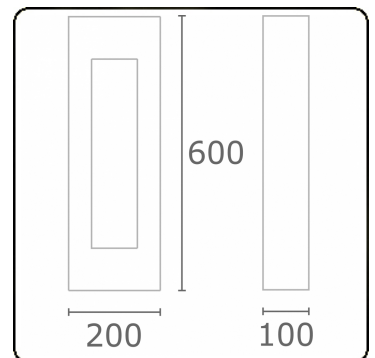

Artres
35.62209-9906

Fixture details

Mounting	Ground
Light emission	Direct
Fitting cover	Glass
Protection rate	IP 65
Housing	Aluminium
Finish	RAL 9006 white aluminium textured
Certificates	CE, ISO 9001

Electric details

Protection class	I
Supply	230V
Control gear box	Current driver

Lamp details

Lamptype	LED 3000K
Wattage	6W
Gross luminous flux	610
Luminaire power	8W
Number	1
Lifetime LED module	L80/B10 = 50000h
Color tolerance	MacAdam 3
CRI	85

Photometric details

CIE Fluxcode	46 79 92 87 88
--------------	----------------

Remarks

Artres 600mm - O-type

This luminaire contains built-in LED lamps.

A++
A+
A
B
C
D
E

LED

The lamps cannot be changed in the luminaire.