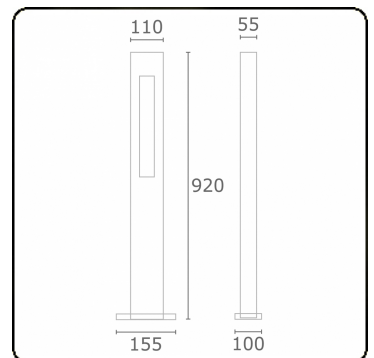

Artres
35.61309-9910

Fixture details

Mounting	Ground
Light emission	Direct
Fitting cover	Glass
Protection rate	IP 65
Housing	Aluminium
Finish	RAL 9016 traffic white textured
Certificates	CE, ISO 9001

Electric details

Protection class	I
Supply	230V
Control gear box	Current driver

Lamp details

Lamptype	LED 3000K
Wattage	3W
Gross luminous flux	305
Luminaire power	6W
Number	1
Lifetime LED module	L80/B10 = 50000h
Color tolerance	MacAdam 3
CRI	85

Photometric details

CIE Fluxcode	76 89 95 93 37
--------------	----------------

Remarks

Artres 900mm

ENERGY

Verrijgbaar op aanvraag.

Disponible sur demande.

Available on request.